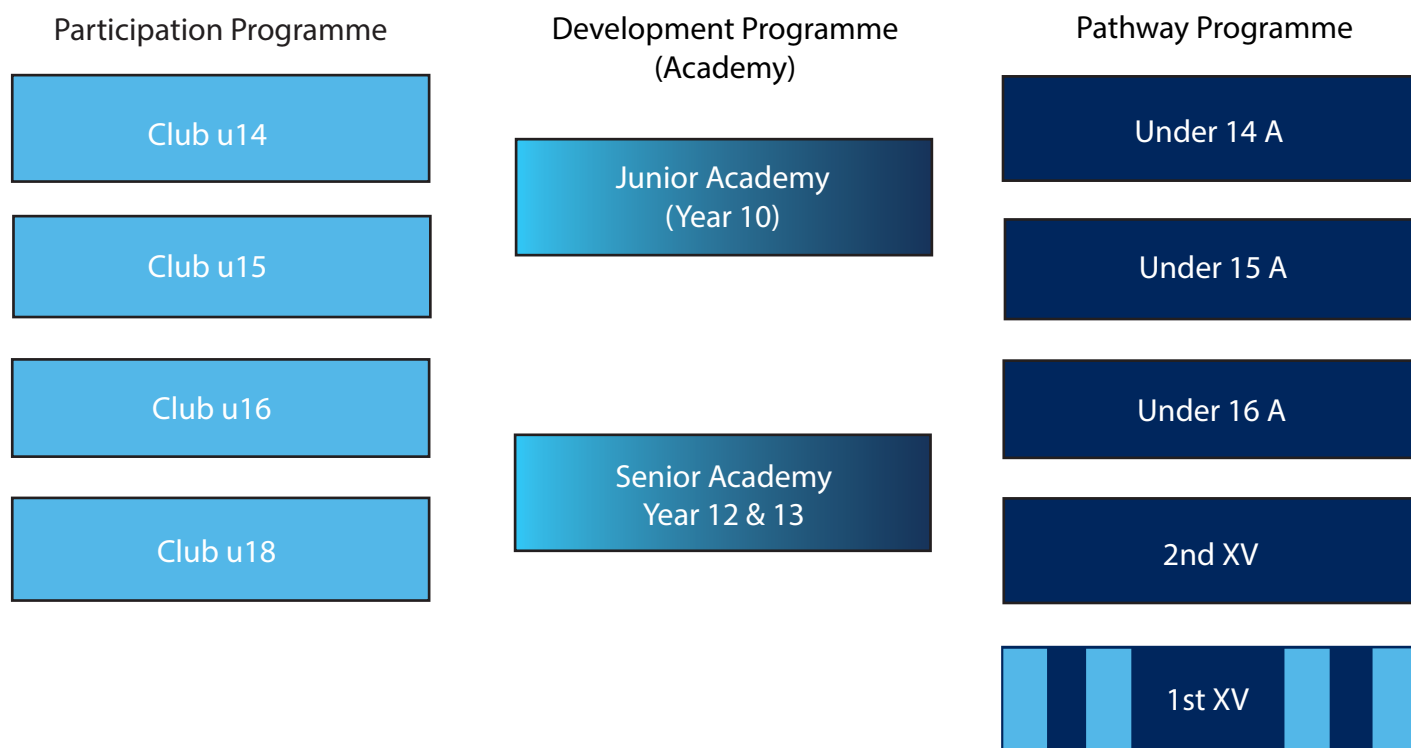

School teams play in local age group competitions as part of the regular season participation programme and then come together for performance age group representative tournament games against other schools.

PROGRAMME OVERVIEW

Nelson College offers two specialised rugby pathways, strengthened by our in-curriculum Rugby Development Programme (Adacemy):

1. Participation Programme

This programme is open to all students who wish to play rugby for the school. Nelson College fields teams in the local Saturday Tasman Rugby Union age-grade club competitions, providing opportunities for players of all skill levels to get involved.

2. Pathway Programme

This pathway is designed for players who progress from the participation programme into competitive age-grade representative sides. These teams compete in scheduled midweek school exchanges and challenge fixtures against other schools, offering a higher level of play and development.

3. Rugby Development (Academy) Programme

To support both pathways, Nelson College runs Junior and Senior Rugby Academy classes. These optional subjects are available to Year 10 students (Junior Academy) and to Years 12 & 13 students (two Senior Academies). Held four times per week within the school timetable, the classes are open to all aspiring players aiming to enhance their physical conditioning, mental resilience, and game management skills.