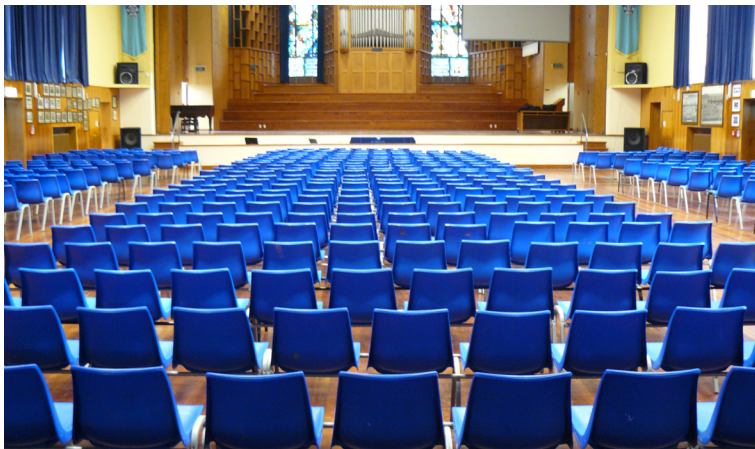

NELSON
COLLEGE

NELSON COLLEGE

New Zealand

Facility Hire

Accommodation and Catering

Our 3 Boarding Houses

Our facilities

Nelson College is set in spacious park-like grounds only a 10 minute walk from Nelson's CBD and a 10 minute drive from Nelson Airport offering a variety of contemporary facilities.

Dining Room

Staff Room

Outside Hall

Front Field

Swimming Pool

Assembly Hall

Nelson College facilities are ideal for sports teams, large groups, conferences and annual events.

Please contact Joanne Barnes for further information.
Email: si@nelson.school.nz
Phone: +64 3 548 3099 Ext: 821
www.nelson.school.nz